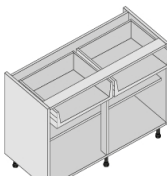

Base Unit Options

Base Units – Single

CODE	HEIGHT	WIDTH
B15	720	150
B30	720	300
B35	720	350
B40	720	400
B45	720	450
B50	720	500
B55	720	550
B600	720	600

Base Units – Double

CODE	HEIGHT	WIDTH
B700	720	700
B800	720	800
B900	720	900
B1000	720	1000
B1100	720	1100
B1200	720	1200

Base Sink Units – Single

CODE	HEIGHT	WIDTH
BS50	720	500
BS60	720	600

Base Sink Units – Double

CODE	HEIGHT	WIDTH
BS70	720	700
BS80	720	800
BS90	720	900
BS100	720	1000
BS1100	720	1100
BS1200	720	1200

Base Drawer Line Unit

CODE	HEIGHT	WIDTH
BD30	720	300
BD40	720	400
BD45	720	450

Specification

- 18mm Colour Co-Ordinated
- Quick build cam and dowel
- Base units
 - 18mm Backs
 - 57mm Service Void
 - 570mm Deep
 - 150mm Adjustable Legs
 - Adjustable Shelves
- Wall Units
 - 8mm Backs
 - 18mm Service Void
 - Concealed Wall Brackets
 - Adjustable Shelves
 - 300mm Deep
- 2mm On ALL Leading Edges
- Made to Measure Cabinets available
- 10 Year Guarantee
- 10 Day Lead Time
- 17 Egger Board Colours Available
- FSC Certified
- Blum Hinges and Drawer Boxes