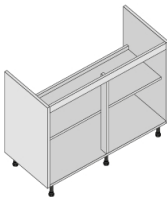

Base Unit Options

Base Units – Single

CODE	HEIGHT	WIDTH
B15	720	150
B30	720	300
B35	720	350
B40	720	400
B45	720	450
B50	720	500
B55	720	550
B600	720	600

Base Units – Double

CODE	HEIGHT	WIDTH
B700	720	700
B800	720	800
B900	720	900
B1000	720	1000
B1100	720	1100
B1200	720	1200

Base Sink Units – Single

CODE	HEIGHT	WIDTH
BS50	720	500
BS60	720	600

Base Sink Units – Double

CODE	HEIGHT	WIDTH
BS70	720	700
BS80	720	800
BS90	720	900
BS100	720	1000
BS1100	720	1100
BS1200	720	1200

Base Drawer Line Unit

CODE	HEIGHT	WIDTH
BD30	720	300
BD40	720	400
BD45	720	450

Specification

- 18mm Colour Co-Ordinated
- Quick build cam and dowel
- Base units
 - 18mm Backs
 - 57mm Service Void
 - 570mm Deep
 - 150mm Adjustable Legs
 - Adjustable Shelves
- Wall Units
 - 8mm Backs
 - 18mm Service Void
 - Concealed Wall Brackets
 - Adjustable Shelves
 - 300mm Deep
- 2mm On ALL Leading Edges
- Made to Measure Cabinets available
- 10 Year Guarantee
- 10 Day Lead Time
- 17 Egger Board Colours Available
- FSC Certified
- Blum Hinges and Drawer Boxes