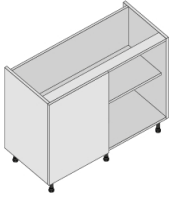

Base Unit Options

Base Units – Single

CODE	HEIGHT	WIDTH
B15	720	150
B30	720	300
B35	720	350
B40	720	400
B45	720	450
B50	720	500
B55	720	550
B600	720	600

Base Units – Double

CODE	HEIGHT	WIDTH
B700	720	700
B800	720	800
B900	720	900
B1000	720	1000
B1100	720	1100
B1200	720	1200

CODE	HEIGHT	WIDTH
BD30	720	300
BD40	720	400
BD45	720	450

Specification

- 18mm Colour Co-Ordinated
- Quick build cam and dowel
- Base units
 - 18mm Backs
 - 57mm Service Void
 - 570mm Deep
 - 150mm Adjustable Legs
 - Adjustable Shelves
- Wall Units
 - 8mm Backs
 - 18mm Service Void
 - Concealed Wall Brackets
 - Adjustable Shelves
 - 300mm Deep
- 2mm On ALL Leading Edges
- Made to Measure Cabinets available
- 10 Year Guarantee
- 10 Day Lead Time
- 17 Egger Board Colours Available
- FSC Certified
- Blum Hinges and Drawer Boxes

Colours Gallery

[Click here for Drawer Pack Combinations](#)

BD50	720	500
BD60	720	600
BD80	720	800
BD90	720	900
BD100	720	1000

Base Drawer Pack Unit

[Click here for Drawer Pack Combinations](#)

CODE	HEIGHT	WIDTH
BSDP30	720	300
BSDP40	720	400
BSDP45	720	450
BSDP50	720	500
BSDP60	720	600
BSDP80	720	800
BSDP90	720	900
BSDP100	720	1000

Base Corner Straight

CODE	HEIGHT	WIDTH
BC80(400)	720	800
BC90(450)	720	900
BC100(500)	720	1000
BC110(550)	720	1100
BC120(600)	720	1200

Base L Corner

CODE	HEIGHT	WIDTH
BCN90X90	720	900x900
BCN100X100	720	1000x1000