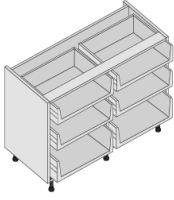

Base Unit Options

Base Units – Single

CODE	HEIGHT	WIDTH
B15	720	150
B30	720	300
B35	720	350
B40	720	400
B45	720	450
B50	720	500
B55	720	550
B600	720	600

Base Units – Double

CODE	HEIGHT	WIDTH
B700	720	700
B800	720	800
B900	720	900
B1000	720	1000
B1100	720	1100
B1200	720	1200

CODE	HEIGHT	WIDTH
BD30	720	300
BD40	720	400
BD45	720	450

Specification

- 18mm Colour Co-Ordinated
- Quick build cam and dowel
- Base units
 - 18mm Backs
 - 57mm Service Void
 - 570mm Deep
 - 150mm Adjustable Legs
 - Adjustable Shelves
- Wall Units
 - 8mm Backs
 - 18mm Service Void
 - Concealed Wall Brackets
 - Adjustable Shelves
 - 300mm Deep
- 2mm On ALL Leading Edges
- Made to Measure Cabinets available
- 10 Year Guarantee
- 10 Day Lead Time
- 17 Egger Board Colours Available
- FSC Certified
- Blum Hinges and Drawer Boxes

Colours Gallery

[Click here for Drawer Pack Combinations](#)

BD50	720	500
BD60	720	600
BD80	720	800
BD90	720	900
BD100	720	1000

Base Drawer Pack Unit

[Click here for Drawer Pack Combinations](#)

CODE	HEIGHT	WIDTH
BSDP30	720	300
BSDP40	720	400
BSDP45	720	450
BSDP50	720	500
BSDP60	720	600
BSDP80	720	800
BSDP90	720	900
BSDP100	720	1000

Base Corner Straight

CODE	HEIGHT	WIDTH
BC80(400)	720	800
BC90(450)	720	900
BC100(500)	720	1000
BC110(550)	720	1100
BC120(600)	720	1200

Base L Corner

CODE	HEIGHT	WIDTH
BCN90X90	720	900x900
BCN100X100	720	1000x1000